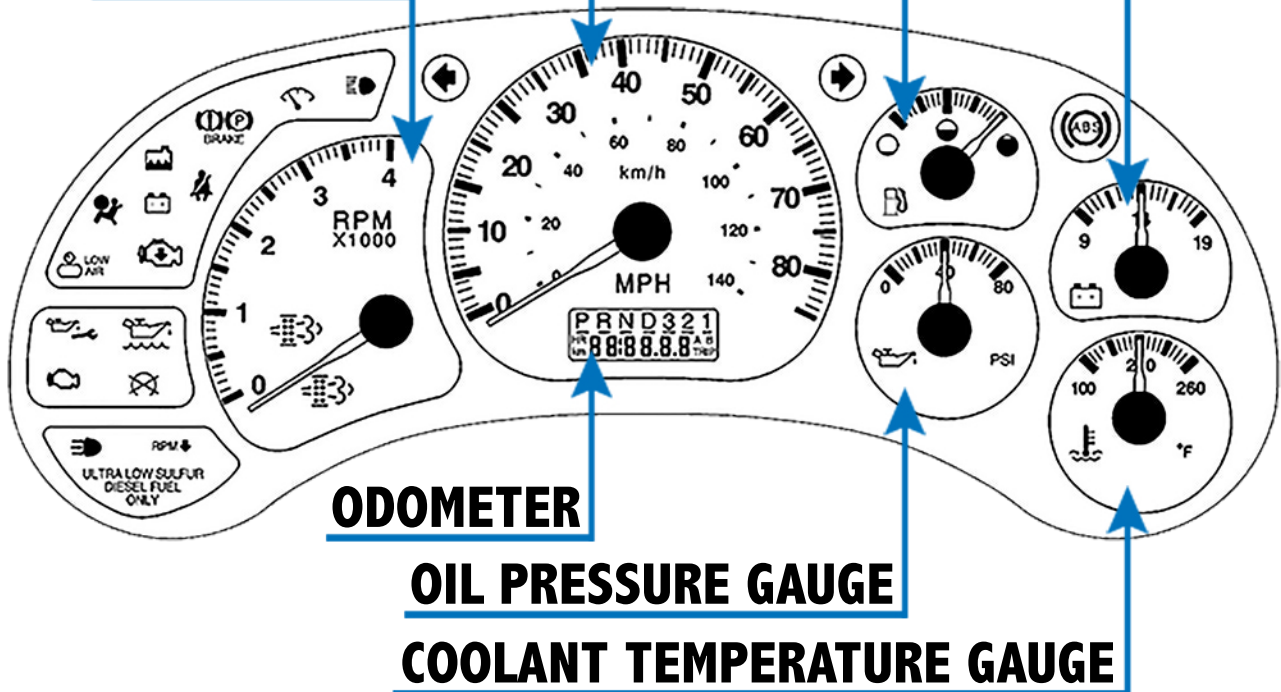

Understanding Your Dashboard

drivingmamas.com

BATTERY VOLTAGE GAUGE

FUEL GAUGE

SPEEDOMETER

TACHOMETER

OIL PRESSURE GAUGE

COOLANT TEMPERATURE GAUGE

Common Dashboard Warning Lights (may vary by make and model)

	Turn Signals		AWD		Fog Beams Indicator
	High Beam Light		Overdrive Indicator		Brake System Alert
	Anti-Lock Brake Sys		Engine Management		Front Airbag
	Warning Light		Tire pressure		Open Doors
	Master Lighting		Rear Window Defrost		Oil Pressure Warning
	Slip Indicator		Cruise control		Seat Belt Reminder
	Windshield Defrost		Powertrain		Temperature Warning
	Child Safety Locks		Electronic Stability		Battery Warning
	Glow Plug (Diesel)		Low Fuel Notification		Hazard Warning Lights